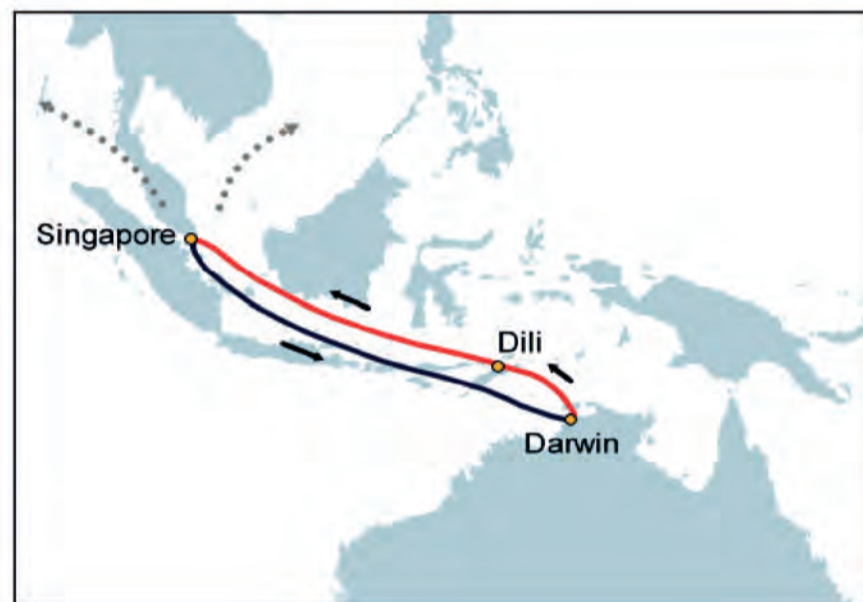

Please Contact:

Dili

ANL Timor
Tel: (+670) 331 0162
Email: andre.lopez@anl.tl
Mob: +670 7853 8437
Website: www.anl.tl
Contact: Andre Lopez

Australia

ANL Darwin
Import/Export Sales (+61) 08 8944 7600
Email: geddesj@anl.com.au
Mob: +61 448 334 404
Contact: James Geddes

Singapore

Perkins ANL Singapore
Email: ansingapore@ansingapore.com
Contacts:
Fina Ng (+65) 6589 3294

or check www.ANL.com.au for other contacts

**CMA CGM
GROUP**