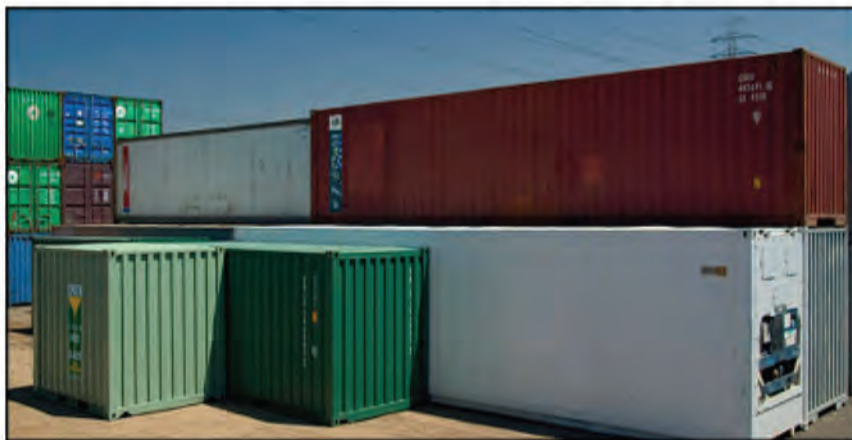

Containers for Sale

- ✓ On site now ready for inspection / delivery
- ✓ 20ft and 40ft sizes
- ✓ Competitive pricing
- ✓ Order today!

Call ANL for all your storage and logistics needs!

Please Contact:

Andre Lopez
ANL TL
Tel: (+670) 331 0162
Email:
andre.lopez@anl.tl
Mob: +670 7853 8437
Website: www.anl.tl