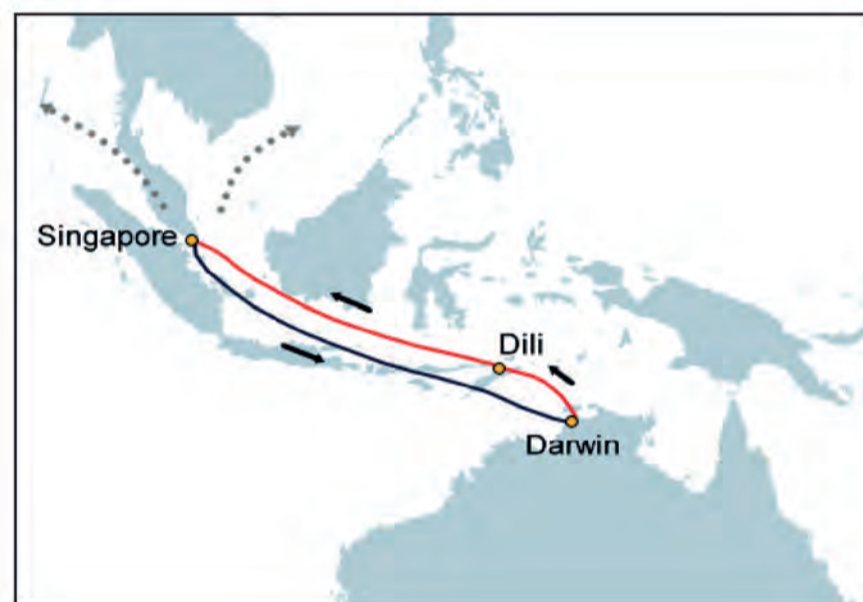

Please Contact:

Dili

ANL Timor
Tel: (+670) 331 0162
Email: andre.lopez@anl.tl
Mob: +670 7853 8437
Website: www.anl.tl
Contact: Andre Lopez

Australia

ANL Darwin
Import/Export Sales (+61) 08 8944 7600
Email: geddesj@anl.com.au
Mob: +61 448 334 404
Contact: James Geddes

Singapore

Perkins ANL Singapore
Email: ansingapore@ansingapore.com
Contacts:
Fina Ng (+65) 6589 3294

or check www.ANL.com.au for other contacts