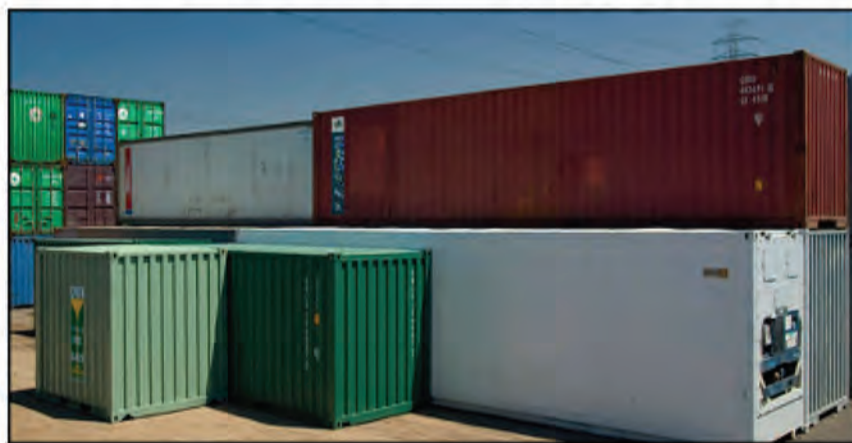

Containers for Sale

- ✓ On site now ready for inspection / delivery
- ✓ 20ft and 40ft sizes
- ✓ Competitive pricing
- ✓ Order today!

Call ANL for all your storage and logistics needs!

Please Contact:

Andre Lopez
ANL TL
Tel: (+670) 331 0162
Email: andre.lopez@anl.tl
Mob: +670 7853 8437
Website: www.anl.tl