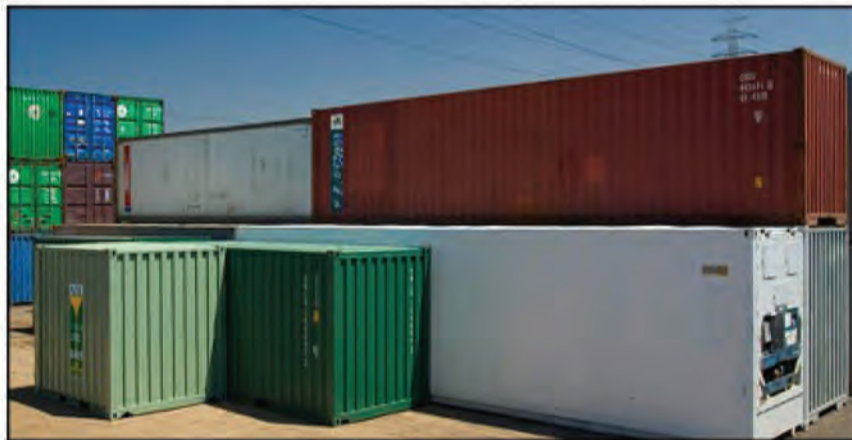

Containers for Sale

- ✓ On site now ready for inspection / delivery
- ✓ 20ft and 40ft sizes
- ✓ Competitive pricing
- ✓ Order today!

Call ANL for all your storage and logistics needs!

Please Contact:

Andre Lopez
ANL TL
Tel: (+670) 331 0162
Email:
andre.lopez@anl.tl
Mob: +670 7853 8437
Website: www.anl.tl