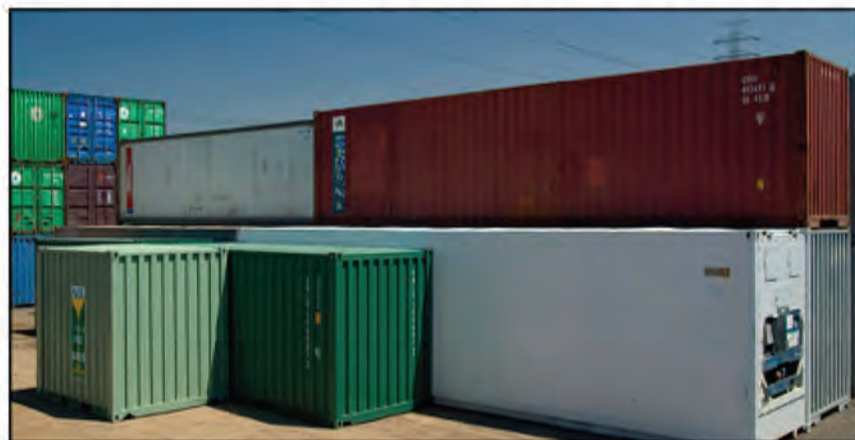

Containers for Sale

- ✓ On site now ready for inspection / delivery
- ✓ 20ft and 40ft sizes
- ✓ Competitive pricing
- ✓ Order today!

Call ANL for all your storage and logistics needs!

Please Contact:

Andre Lopez
ANL TL
Tel: (+670) 331 0162
Email: andre.lopez@anl.tl
Mob: +670 7853 8437
Website: www.anl.tl