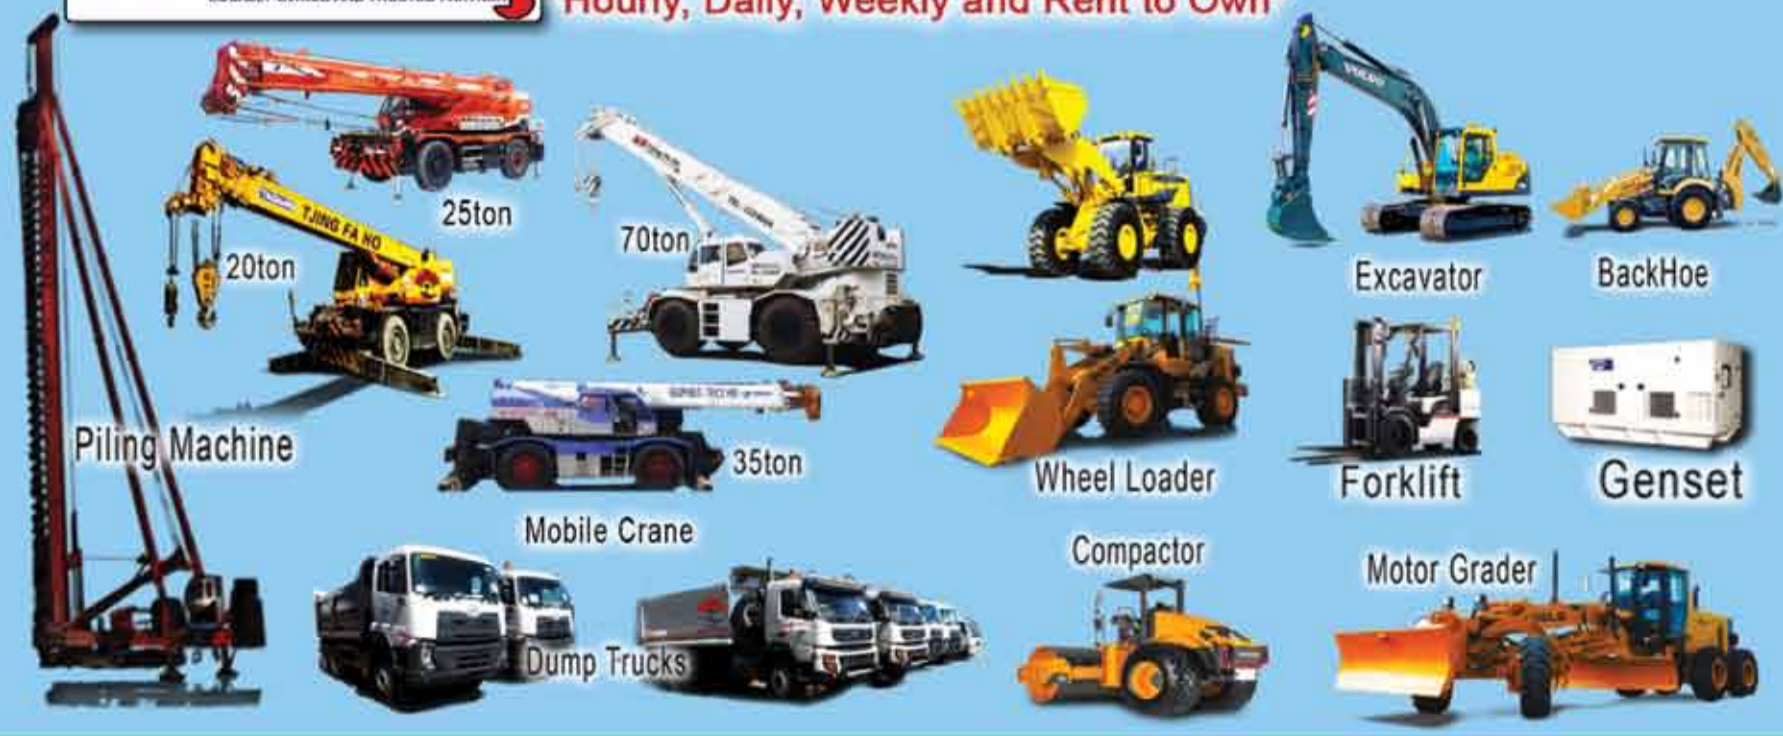

Equipment Hire

“Hourly, Daily, Weekly and Rent to Own”

Contact: +670 77357053 - 78385034
+670 3324844 sales.tfh@psedili.com